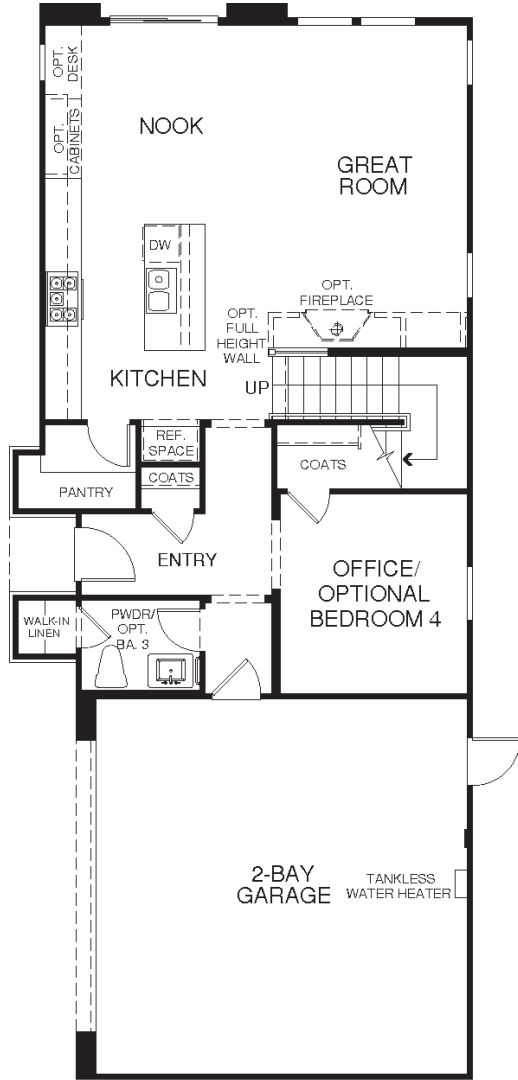

ARIA BY TRI POINTE HOMES

Residence One - 1,763 to 1,773 Sq. Ft.
3 Bedrooms | 2.5 Baths | 2-Car Garage
Optional Office in lieu of Bed 2

First Floor

Second Floor

Optional Office in lieu of Bed 2

ARIA BY TRI POINTE HOMES

Residence Two - 1,850 Sq. Ft.
3 Bedrooms | 2.5 Baths | 2-Car Garage

First Floor

Second Floor

ARIA BY TRI POINTE HOMES

Residence Three - 1,948 Sq. Ft.
 3 Bedrooms | 2.5 Baths | 2-Car Garage
 Optional Bedroom 4 and Bath 3 in lieu of Office and Powder

First Floor

Second Floor

Optional Bedroom 4 at Office

Optional Bath 3 at Powder