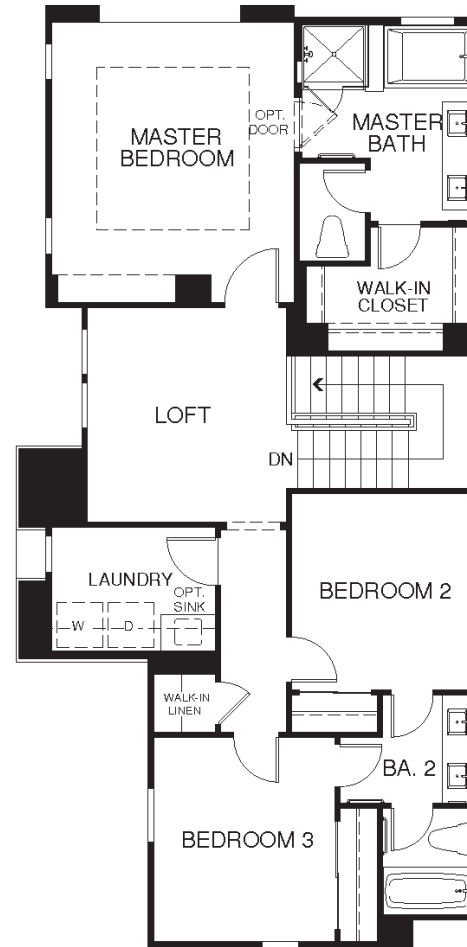

ARIA BY TRI POINTE HOMES

Residence One - 1,763 to 1,773 Sq. Ft.
3 Bedrooms | 2.5 Baths | 2-Car Garage
Optional Office in lieu of Bed 2

First Floor

Second Floor

Optional Office in lieu of Bed 2

ARIA BY TRI POINTE HOMES

Residence Two - 1,850 Sq. Ft.
3 Bedrooms | 2.5 Baths | 2-Car Garage

First Floor

Second Floor

ARIA BY TRI POINTE HOMES

Residence Three - 1,948 Sq. Ft.
 3 Bedrooms | 2.5 Baths | 2-Car Garage
 Optional Bedroom 4 and Bath 3 in lieu of Office and Powder

First Floor

Second Floor

Optional Bedroom 4 at Office

Optional Bath 3 at Powder