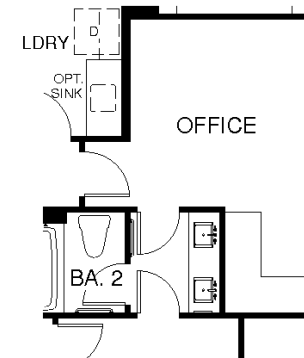

ARIA BY TRI POINTE HOMES

Residence One - 1,763 to 1,773 Sq. Ft.
3 Bedrooms | 2.5 Baths | 2-Car Garage
Optional Office in lieu of Bed 2

First Floor

Second Floor

Optional Office in lieu of Bed 2

ARIA BY TRI POINTE HOMES

Residence Two - 1,850 Sq. Ft.
3 Bedrooms | 2.5 Baths | 2-Car Garage

First Floor

Second Floor

ARIA BY TRI POINTE HOMES

Residence Three - 1,948 Sq. Ft.
 3 Bedrooms | 2.5 Baths | 2-Car Garage
 Optional Bedroom 4 and Bath 3 in lieu of Office and Powder

First Floor

Second Floor

Optional Bedroom 4 at Office

Optional Bath 3 at Powder