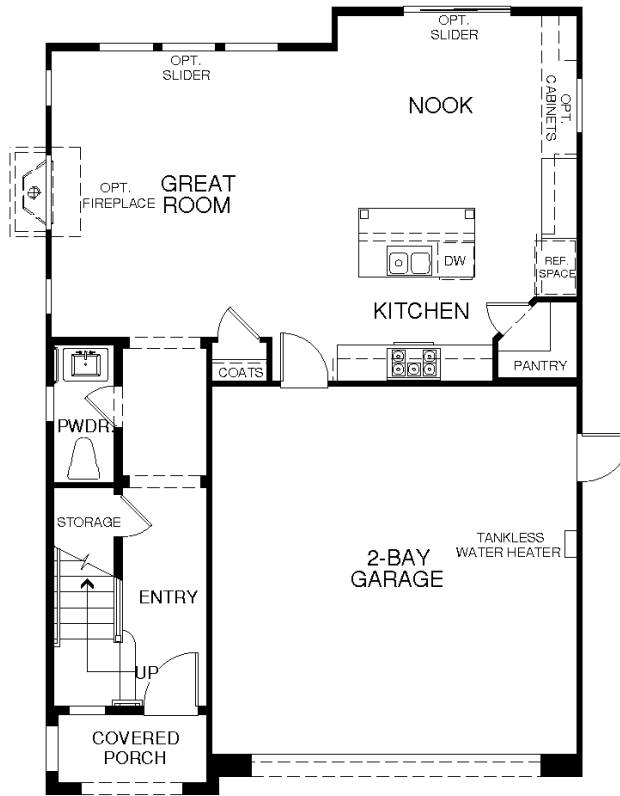

ARIA BY TRI POINTE HOMES

Residence One - 1,763 to 1,773 Sq. Ft.
3 Bedrooms | 2.5 Baths | 2-Car Garage
Optional Office in lieu of Bed 2

First Floor

Second Floor

Optional Office in lieu of Bed 2

ARIA BY TRI POINTE HOMES

Residence Two - 1,850 Sq. Ft.
3 Bedrooms | 2.5 Baths | 2-Car Garage

First Floor

Second Floor

ARIA BY TRI POINTE HOMES

Residence Three - 1,948 Sq. Ft.
 3 Bedrooms | 2.5 Baths | 2-Car Garage
 Optional Bedroom 4 and Bath 3 in lieu of Office and Powder

First Floor

Second Floor

Optional Bedroom 4 at Office

Optional Bath 3 at Powder