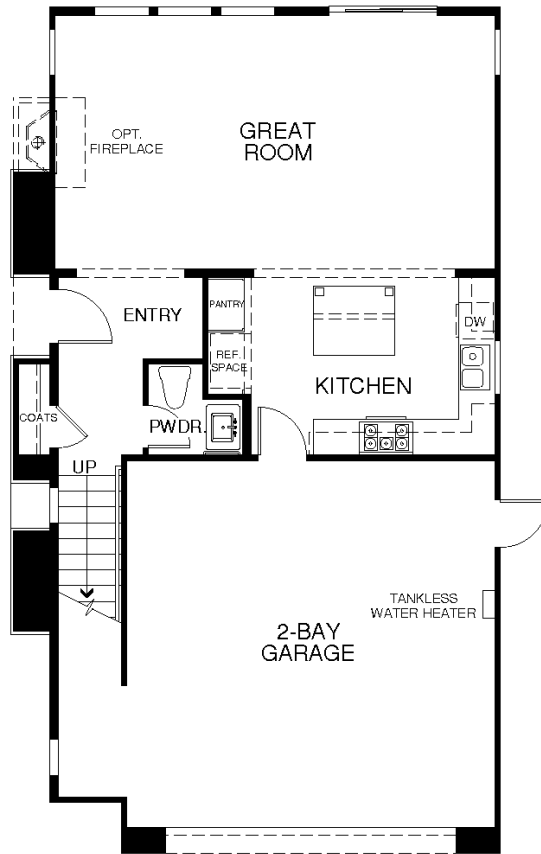

ARIA BY TRI POINTE HOMES

Residence One - 1,763 to 1,773 Sq. Ft.
3 Bedrooms | 2.5 Baths | 2-Car Garage
Optional Office in lieu of Bed 2

First Floor

Second Floor

Optional Office in lieu of Bed 2

ARIA BY TRI POINTE HOMES

Residence Two - 1,850 Sq. Ft.
3 Bedrooms | 2.5 Baths | 2-Car Garage

First Floor

Second Floor

ARIA BY TRI POINTE HOMES

Residence Three - 1,948 Sq. Ft.
 3 Bedrooms | 2.5 Baths | 2-Car Garage
 Optional Bedroom 4 and Bath 3 in lieu of Office and Powder

First Floor

Second Floor

Optional Bedroom 4 at Office

Optional Bath 3 at Powder