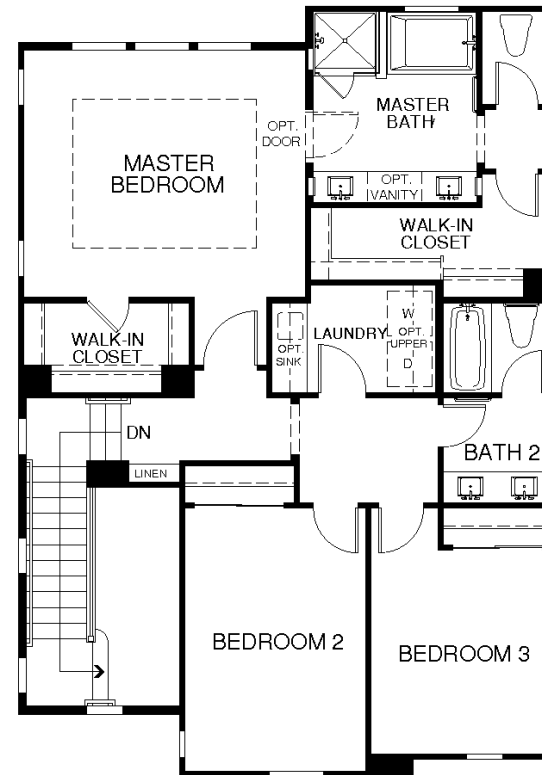

ARIA BY TRI POINTE HOMES

Residence One - 1,763 to 1,773 Sq. Ft.
3 Bedrooms | 2.5 Baths | 2-Car Garage
Optional Office in lieu of Bed 2

First Floor

Second Floor

Optional Office in lieu of Bed 2

ARIA BY TRI POINTE HOMES

Residence Two - 1,850 Sq. Ft.
3 Bedrooms | 2.5 Baths | 2-Car Garage

First Floor

Second Floor

ARIA BY TRI POINTE HOMES

Residence Three - 1,948 Sq. Ft.
 3 Bedrooms | 2.5 Baths | 2-Car Garage
 Optional Bedroom 4 and Bath 3 in lieu of Office and Powder

First Floor

Second Floor

Optional Bedroom 4 at Office

Optional Bath 3 at Powder