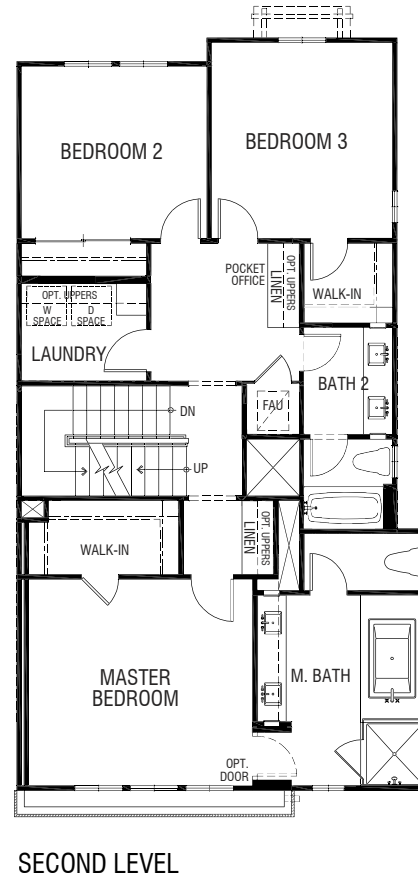

Modena at Esencia by Meritage Homes

RESIDENCE 4Y-V3

3 BEDROOM | 2.5 BATH | 2 BAY-GARAGE
1,962 TOTAL SQUARE FEET