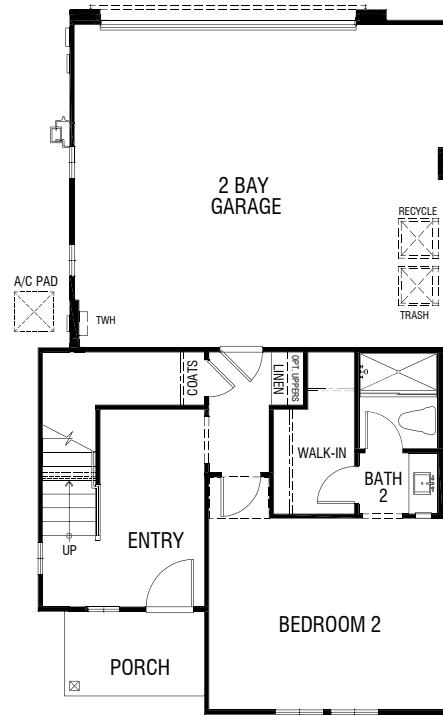

## RESIDENCE 1X-V1

2 BEDROOM | 2.5 BATH | 2 BAY-GARAGE  
1,545 TOTAL SQUARE FEET

FIRST LEVEL

SECOND LEVEL

### MODEL BUILDING 61

BUILDING KEY PLAN (BUILDING TYPE 100X)

BUILDING KEY PLAN (BUILDING TYPE 100XY)