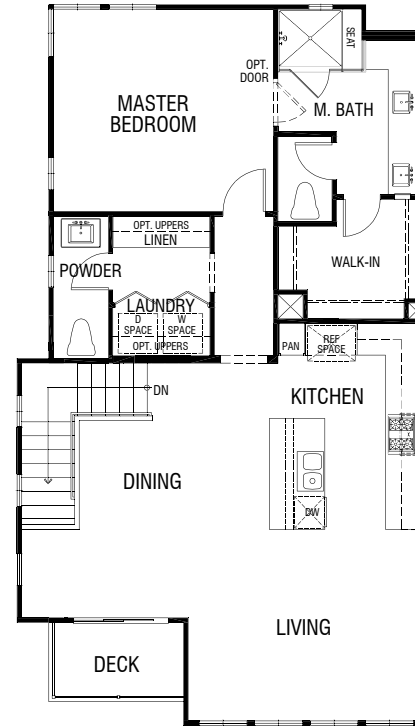

## RESIDENCE 1X-V1

2 BEDROOM | 2.5 BATH | 2 BAY-GARAGE  
1,545 TOTAL SQUARE FEET

FIRST LEVEL

SECOND LEVEL

### MODEL BUILDING 61

BUILDING KEY PLAN (BUILDING TYPE 100X)

BUILDING KEY PLAN (BUILDING TYPE 100XY)