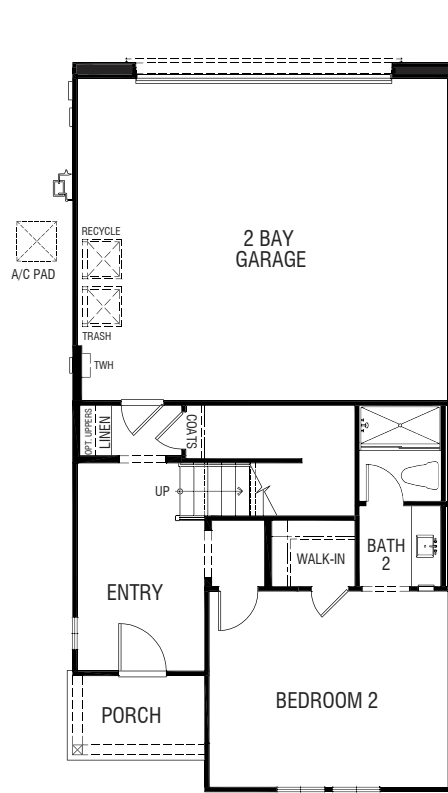

## RESIDENCE 1X-V1

2 BEDROOM | 2.5 BATH | 2 BAY-GARAGE  
1,545 TOTAL SQUARE FEET

FIRST LEVEL

SECOND LEVEL

### MODEL BUILDING 61

BUILDING KEY PLAN (BUILDING TYPE 100X)

BUILDING KEY PLAN (BUILDING TYPE 100XY)

# Modena at Esencia by Meritage Homes

**RESIDENCE 2-V3**  
 2 BEDROOM | 2.5 BATH | 2 BAY-GARAGE  
 1,502 TOTAL SQUARE FEET

FIRST LEVEL

SECOND LEVEL

## MODEL BUILDING 60

BUILDING KEY PLAN (BUILDING TYPE 200)

BUILDING KEY PLAN (BUILDING TYPE 200Y)

PRELIMINARY: Plans are preliminary and are expected to change. MERITAGE HOMES reserves the right to modify features, specifications and or prices without notice or obligation. Square footages are approximate and subject to change. Window size and locations may vary. Illustrations are artist's conceptions. May 31, 2017