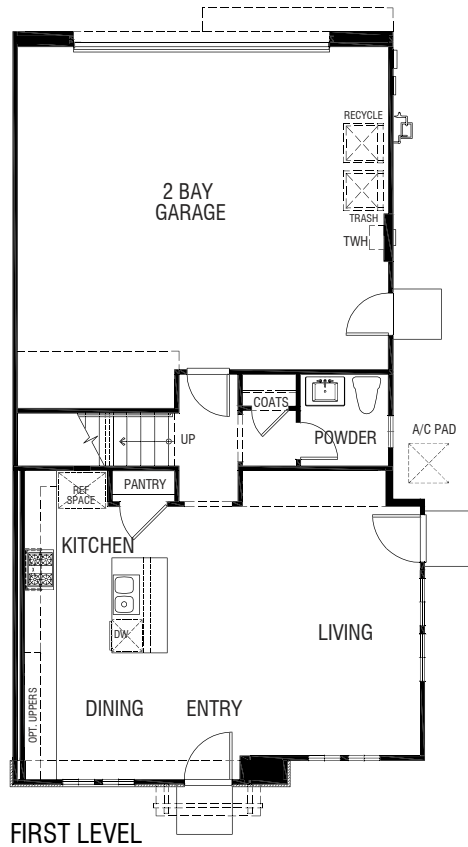

Modena at Esencia by Meritage Homes

RESIDENCE 4Y-V3

3 BEDROOM | 2.5 BATH | 2 BAY-GARAGE
1,962 TOTAL SQUARE FEET