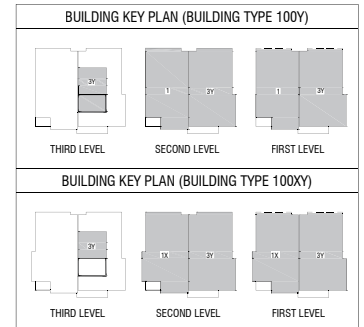

MODEL BUILDING 61