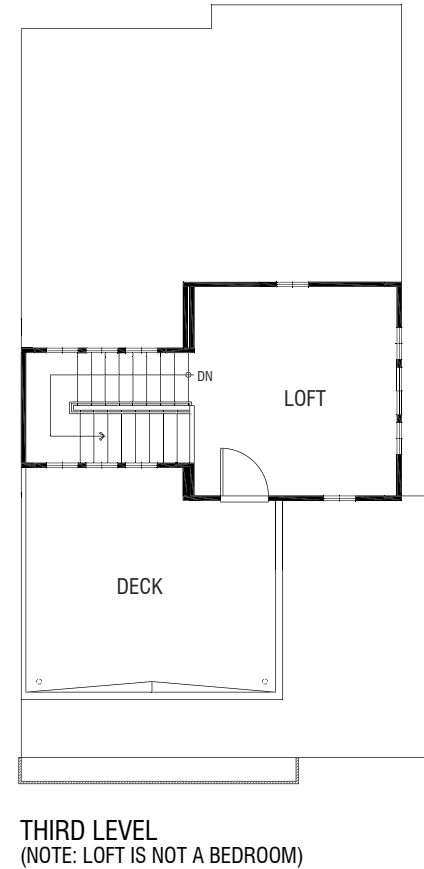

Modena at Esencia by Meritage Homes

RESIDENCE 4Y-V3

3 BEDROOM | 2.5 BATH | 2 BAY-GARAGE
1,962 TOTAL SQUARE FEET