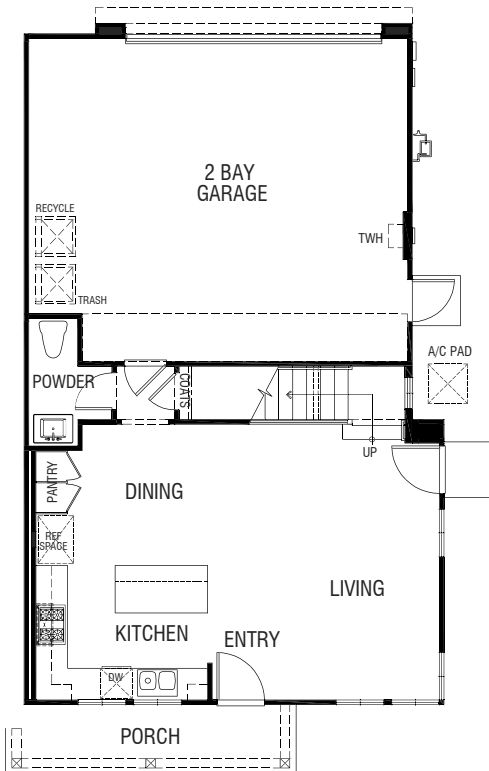

Modena at Esencia by Meritage Homes

RESIDENCE 3Y-V1

3 BEDROOM | 2.5 BATH | 2 BAY-GARAGE
1,863 TOTAL SQUARE FEET

FIRST LEVEL