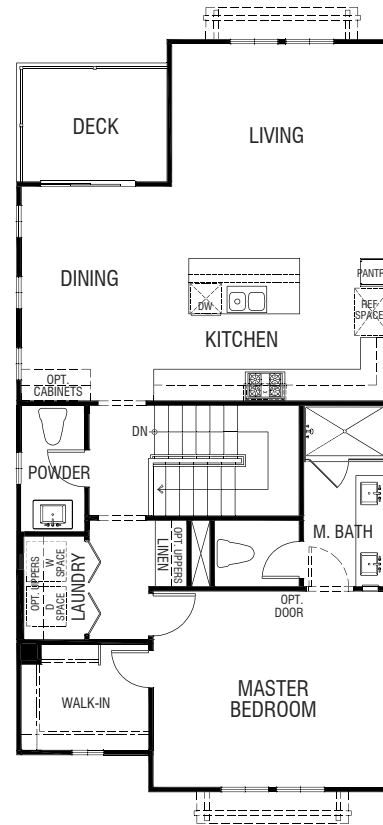

## RESIDENCE 1X-V1

2 BEDROOM | 2.5 BATH | 2 BAY-GARAGE  
1,545 TOTAL SQUARE FEET

FIRST LEVEL

SECOND LEVEL

### MODEL BUILDING 61

BUILDING KEY PLAN (BUILDING TYPE 100X)

BUILDING KEY PLAN (BUILDING TYPE 100XY)

# Modena at Esencia by Meritage Homes

**RESIDENCE 2-V3**  
 2 BEDROOM | 2.5 BATH | 2 BAY-GARAGE  
 1,502 TOTAL SQUARE FEET

FIRST LEVEL

SECOND LEVEL

## MODEL BUILDING 60

BUILDING KEY PLAN (BUILDING TYPE 200)

BUILDING KEY PLAN (BUILDING TYPE 200Y)

PRELIMINARY: Plans are preliminary and are expected to change. MERITAGE HOMES reserves the right to modify features, specifications and or prices without notice or obligation. Square footages are approximate and subject to change. Window size and locations may vary. Illustrations are artist's conceptions. May 31, 2017