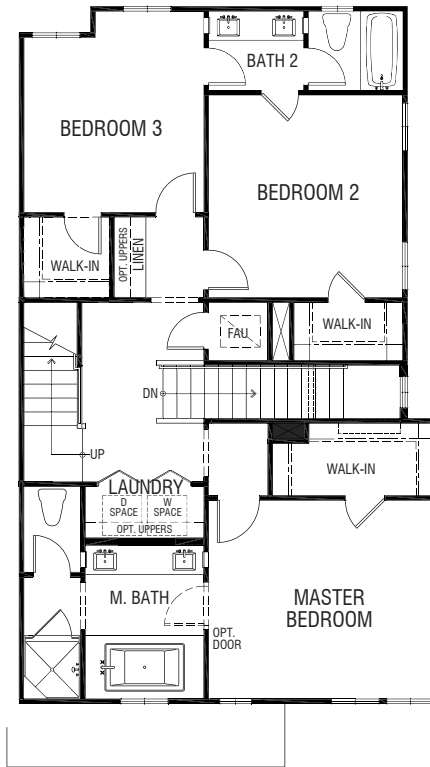

SECOND LEVEL