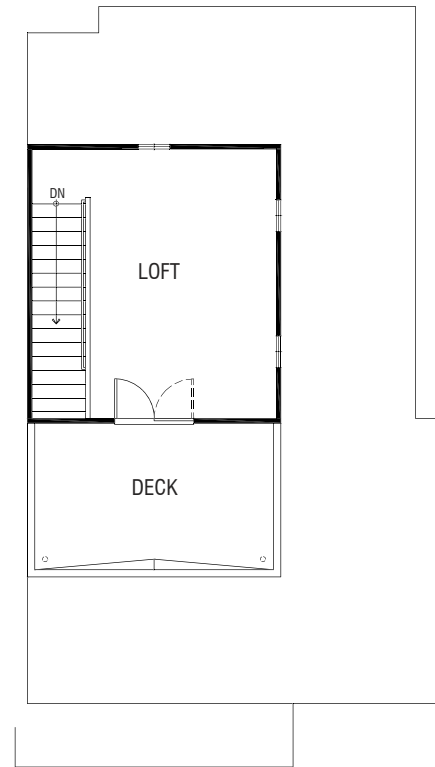

## RESIDENCE 3Y-V1

3 BEDROOM | 2.5 BATH | 2 BAY-GARAGE  
1,863 TOTAL SQUARE FEET

FIRST LEVEL

SECOND LEVEL

THIRD LEVEL  
(NOTE: LOFT IS NOT A BEDROOM)

PRELIMINARY: Plans are preliminary and are expected to change. MERITAGE HOMES reserves the right to modify features, specifications and or prices without notice or obligation. Square footages are approximate and subject to change. Window size and locations may vary. Illustrations are artist's conceptions. May 31, 2017

### MODEL BUILDING 61