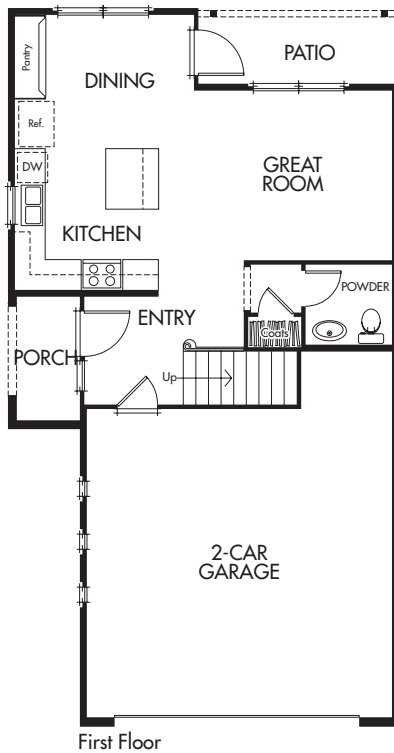

Cobalt at Esencia by The New Home Company

Residence 1 - 1,223 Sq. Ft.
2 Bed | 2 Bath | 1 Car Garage + 1 Carport

Cobalt at Esencia by The New Home Company

Residence 2 - 1,410 Sq. Ft.
3 Bed | 2.5 Bath | 2 Car Garage

Cobalt at Esencia by The New Home Company

Residence 3 - 1,527 Sq. Ft.
3 Bed | 2.5 Bath | 2 Car Garage

First Floor

Second Floor