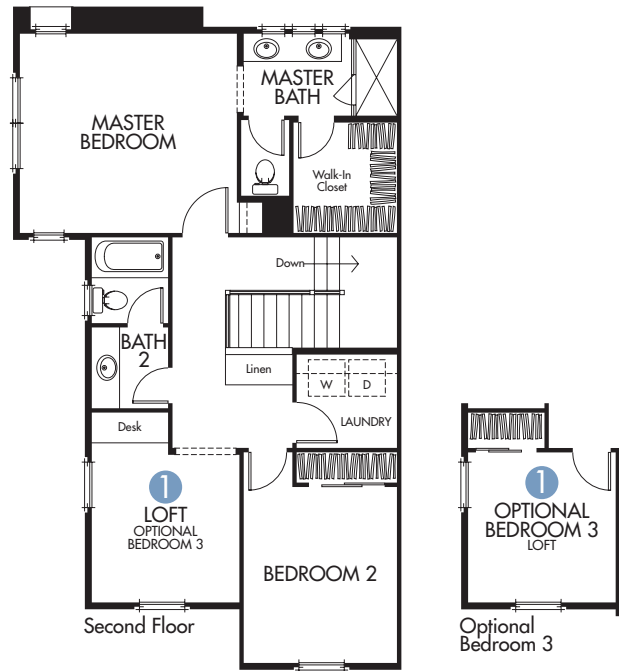

Cobalt at Esencia by The New Home Company

Residence 1 - 1,223 Sq. Ft.
2 Bed | 2 Bath | 1 Car Garage + 1 Carport

Cobalt at Esencia by The New Home Company

Residence 2 - 1,410 Sq. Ft.
3 Bed | 2.5 Bath | 2 Car Garage

Cobalt at Esencia by The New Home Company

Residence 3 - 1,527 Sq. Ft.
3 Bed | 2.5 Bath | 2 Car Garage

First Floor

Second Floor