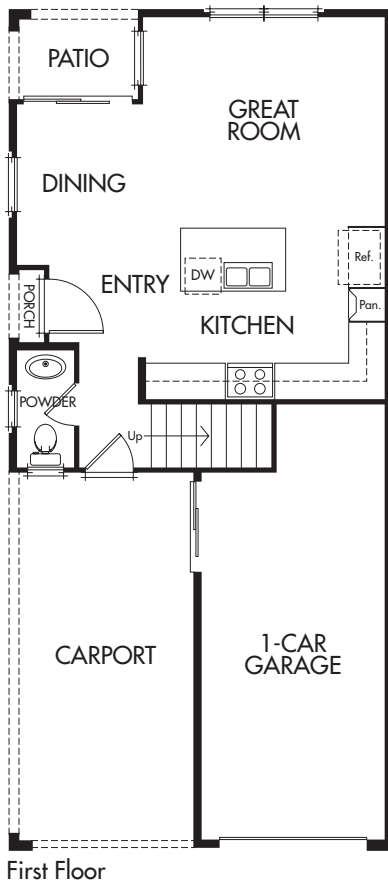

Cobalt at Esencia by The New Home Company

Residence 1 - 1,223 Sq. Ft.
2 Bed | 2 Bath | 1 Car Garage + 1 Carport

Cobalt at Esencia by The New Home Company

Residence 2 - 1,410 Sq. Ft.
3 Bed | 2.5 Bath | 2 Car Garage

Cobalt at Esencia by The New Home Company

Residence 3 - 1,527 Sq. Ft.
3 Bed | 2.5 Bath | 2 Car Garage

First Floor

Second Floor