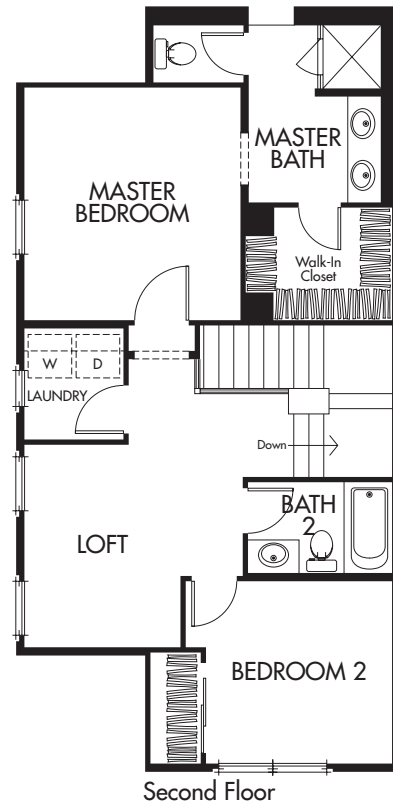

Cobalt at Esencia by The New Home Company

Residence 1 - 1,223 Sq. Ft.
2 Bed | 2 Bath | 1 Car Garage + 1 Carport

Cobalt at Esencia by The New Home Company

Residence 2 - 1,410 Sq. Ft.
3 Bed | 2.5 Bath | 2 Car Garage

Cobalt at Esencia by The New Home Company

Residence 3 - 1,527 Sq. Ft.
3 Bed | 2.5 Bath | 2 Car Garage

First Floor

Second Floor