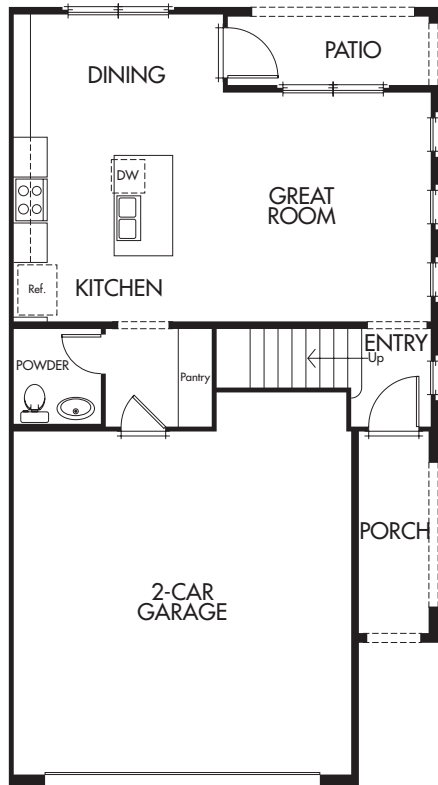

Cobalt at Esencia by The New Home Company

Residence 1 - 1,223 Sq. Ft.
2 Bed | 2 Bath | 1 Car Garage + 1 Carport

Cobalt at Esencia by The New Home Company

Residence 2 - 1,410 Sq. Ft.
3 Bed | 2.5 Bath | 2 Car Garage

Cobalt at Esencia by The New Home Company

Residence 3 - 1,527 Sq. Ft.
3 Bed | 2.5 Bath | 2 Car Garage

First Floor

Second Floor