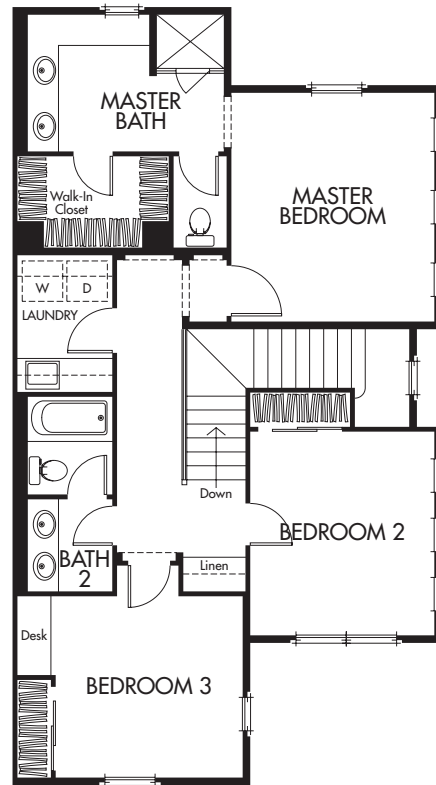

Cobalt at Esencia by The New Home Company

Residence 1 - 1,223 Sq. Ft.
2 Bed | 2 Bath | 1 Car Garage + 1 Carport

Cobalt at Esencia by The New Home Company

Residence 2 - 1,410 Sq. Ft.
3 Bed | 2.5 Bath | 2 Car Garage

Cobalt at Esencia by The New Home Company

Residence 3 - 1,527 Sq. Ft.
3 Bed | 2.5 Bath | 2 Car Garage

First Floor

Second Floor