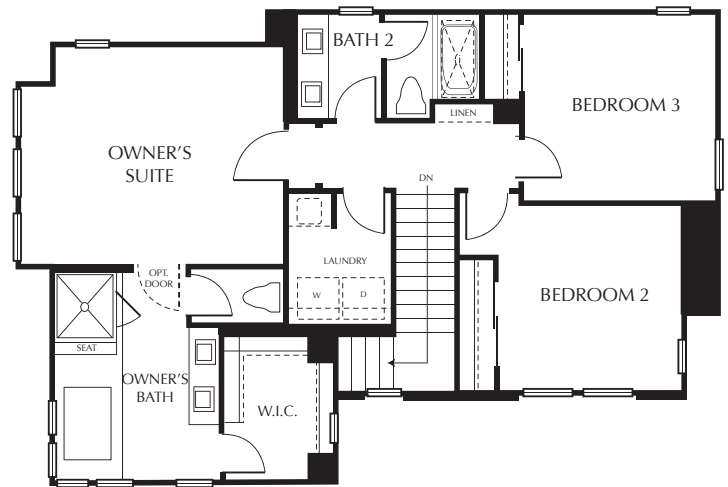

# Residence One X - 2,065 Sq. Ft.

2 Bed | 2.5 Bath | Loft with Optional Powder Bath  
California Room | Den or Optional Bed 3 with Bath 3  
Optional Bed 4 with Bath 4 at Loft | 2 Car Garage

Vivaz at Esencia by CalAtlantic Homes

Residence Two - 1,974 - 2,006 Sq. Ft.

3 Bed | 3.5 Bath | Den | California Room | 2 Car Garage

FIRST FLOOR

SECOND FLOOR

Vivaz at Esencia by CalAtlantic Homes

Residence Three - 2,152- 2,169 Sq. Ft.

4 Bed | 3.5 Bath | Den | California Room | 2 Car Garage

Optional Owner's Suite 2 or Guest Suite at Den/Bed 4

OPTIONAL  
OWNER'S SUITE 2  
AT DEN/  
BEDROOM 4

OPTIONAL  
GUEST SUITE WITH KITCHETTE  
AT DEN/BEDROOM 4

FIRST FLOOR

SECOND FLOOR