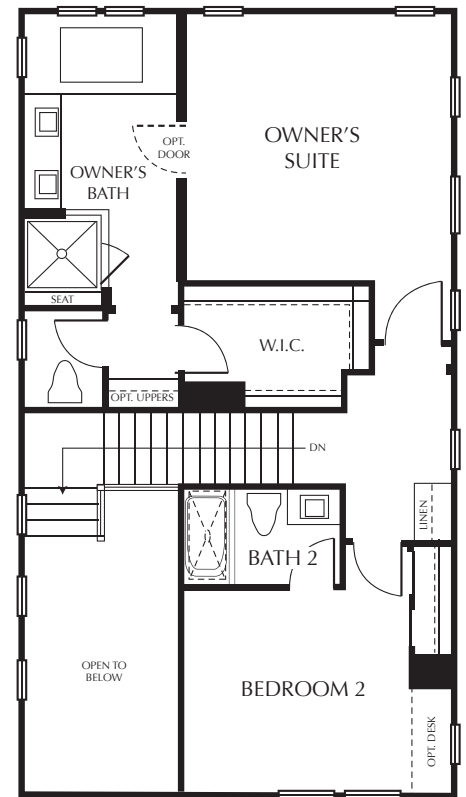

# Residence One - 1,701 Sq. Ft.

2 Bed | 2.5 Bath | Den | California Room | 2 Car Garage

Optional Bed 3 and Bath 3 at Den

SINGLE STORY

OPTIONAL  
BEDROOM 3  
WITH BATH 3 AT DEN  
AND POWDER BATH

Vivaz at Esencia by CalAtlantic Homes

# Residence One X - 2,065 Sq. Ft.

2 Bed | 2.5 Bath | Loft with Optional Powder Bath  
California Room | Den or Optional Bed 3 with Bath 3  
Optional Bed 4 with Bath 4 at Loft | 2 Car Garage

Vivaz at Esencia by CalAtlantic Homes

Residence Two - 1,974 - 2,006 Sq. Ft.

3 Bed | 3.5 Bath | Den | California Room | 2 Car Garage

FIRST FLOOR

SECOND FLOOR

Vivaz at Esencia by CalAtlantic Homes

Residence Three - 2,152- 2,169 Sq. Ft.

4 Bed | 3.5 Bath | Den | California Room | 2 Car Garage

Optional Owner's Suite 2 or Guest Suite at Den/Bed 4

OPTIONAL  
OWNER'S SUITE 2  
AT DEN/  
BEDROOM 4

OPTIONAL  
GUEST SUITE WITH KITCHETTE  
AT DEN/BEDROOM 4

FIRST FLOOR

SECOND FLOOR