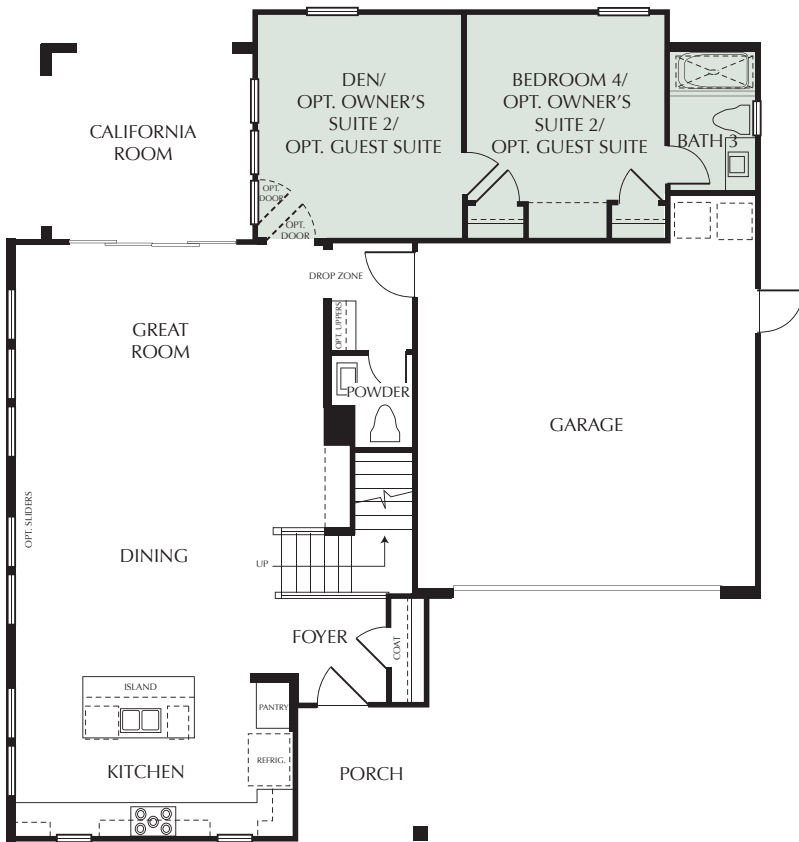

# Residence One X - 2,065 Sq. Ft.

2 Bed | 2.5 Bath | Loft with Optional Powder Bath  
California Room | Den or Optional Bed 3 with Bath 3  
Optional Bed 4 with Bath 4 at Loft | 2 Car Garage

Vivaz at Esencia by CalAtlantic Homes

Residence Two - 1,974 - 2,006 Sq. Ft.

3 Bed | 3.5 Bath | Den | California Room | 2 Car Garage

FIRST FLOOR

SECOND FLOOR

Vivaz at Esencia by CalAtlantic Homes

Residence Three - 2,152- 2,169 Sq. Ft.

4 Bed | 3.5 Bath | Den | California Room | 2 Car Garage

Optional Owner's Suite 2 or Guest Suite at Den/Bed 4

OPTIONAL  
OWNER'S SUITE 2  
AT DEN/  
BEDROOM 4

OPTIONAL  
GUEST SUITE WITH KITCHETTE  
AT DEN/BEDROOM 4

FIRST FLOOR

SECOND FLOOR